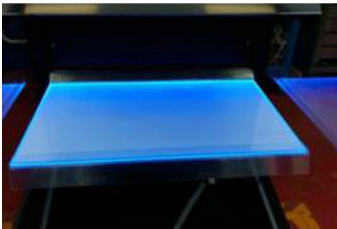

- Illuminated Shelves
- Kit Ripiani illuminati
- Kit Étagère lumineuse
- Illuminated Shelves
- Illuminated Shelves