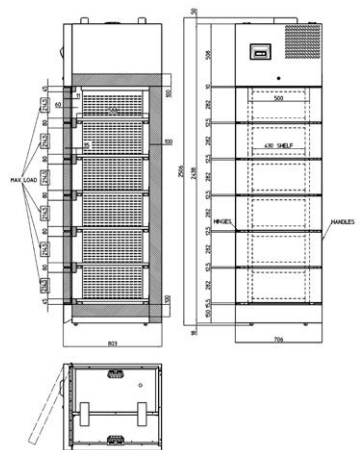

INDOOR/OUTDOOR - FROZEN 6 LOCKERS