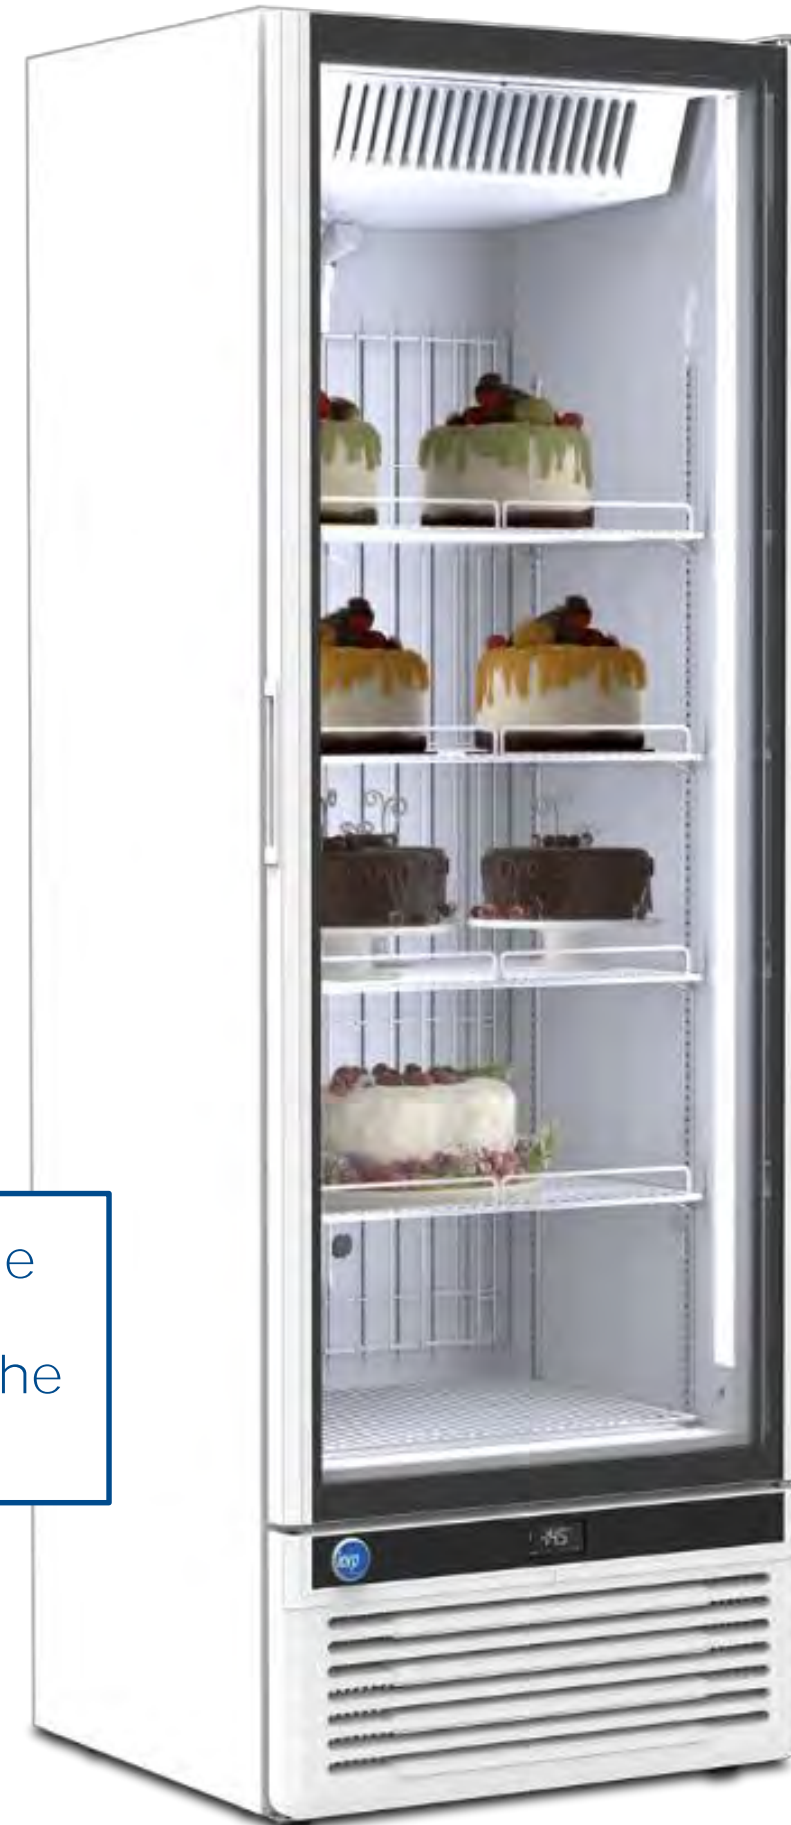

# Product Overview

- Upright display cabinet for pastry

BACK TO SUMMARY

This information is confidential and was prepared by Epta solely for our internal use. It is not to be relied on by any third party without Epta prior written consent. Marketing 09/2020

## Glee 41

PRODUCT OVERVIEW

The new vertical cabinet completes Cool emotions range

BACK TO SUMMARY

Glee 41  
PRODUCT OVERVIEW

This information is confidential and was prepared by Epta solely for our internal use. It is not to be relied on by any third party without Epta prior written consent. Marketing 09/2020

# Upright display cabinet for pastry

Glee 41 is the upright display cabinet dedicated to pastry products.

The new vertical cabinet completes Cool emotions range

Main target is to attract the customer attention on the merchandising thanks to the elegant shapes.

Glee 41 is the evolution of the previous model Eis 41 with essential improvements in the structure, performances and appearance.

BACK TO SUMMARY

This information is confidential and was prepared by Epta solely for our internal use. It is not to be relied on by any third party without Epta prior written consent. Marketing 09/2020